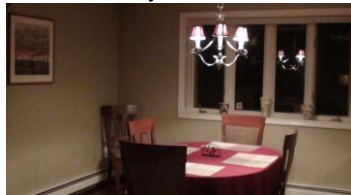

**Condo Unit 6C
Fox View Lane**

Description

Two bedroom town house located on Fox View Lane in the Wentworth Condominium Complex. This beautiful unit with mountain views overlooks the golf course in summer and Jackson Cross Country Skiing in winter. Conveniently located within minutes of the Wentworth Hotel and Jackson Village. The main floor consists of an open floor plan with cherry hardwood floors, an updated kitchen with granite countertops and stainless steel appliances, dining area and living room. Amenities include a wood burning fireplace, digital cable, blue ray player, CD player and surround sound. The living room has a 46" high definition TV. There is a half bathroom on this level and also a pull out sofa bed on this level. Upstairs is the master bedroom with a queen bed and master bath with a Jacuzzi tub. There is also a 32" flat screen TV in this bedroom. The second bedroom also has a full bathroom with a shower and a 32" flat screen TV. A small loft area with a twin luxury length pull out sleep sofa bed offers additional sleeping arrangements. This unit also has access to all the amenities of The Wentworth Hotel.

Call us today at 800-637-0013 to reserve.

Amenities

- Out door heated pool (summer only)
- Clay Tennis Court (summer only)
- Wood burning Fireplace
- Over looking golf course
- Cross country skiing
- Downhill ski areas within 15 minutes
- Access to Wentworth Dining Room for dinner and breakfast with special rates for condominium guests
- 46" LED high definition flat screen TV with digital cable, blueray player, CD with surround sound in the living room.
- Each bedroom has a 32" flat screen TV
- Fully air conditioned
- Wireless internet