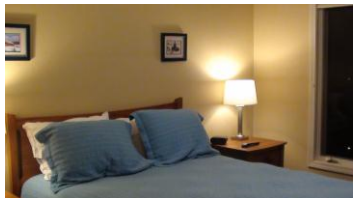

**Condo Unit 6C
Fox View Lane**

Description

Two bedroom town house located on Fox View Lane in the Wentworth Condominium Complex. This beautiful unit with mountain views overlooks the golf course in summer and Jackson Cross Country Skiing in winter. Conveniently located within minutes of the Wentworth Hotel and Jackson Village. The main floor consists of an open floor plan with cherry hardwood floors, an updated kitchen with granite countertops and stainless steel appliances, dining area and living room. Amenities include a wood burning fireplace, digital cable, blue ray player, CD player and surround sound. The living room has a 46" high definition TV. There is a half bathroom on this level and also a pull out sofa bed on this level. Upstairs is the master bedroom with a queen bed and master bath with a Jacuzzi tub. There is also a 32" flat screen TV in this bedroom. The second bedroom also has a full bathroom with a shower and a 32" flat screen TV. A small loft area with a twin luxury length pull out sleep sofa bed offers additional sleeping arrangements. This unit also has access to all the amenities of The Wentworth Hotel.

Call us today at 800-637-0013 to reserve.

Amenities

- Out door heated pool (summer only)
- Clay Tennis Court (summer only)
- Wood burning Fireplace
- Over looking golf course
- Cross country skiing
- Downhill ski areas within 15 minutes
- Access to Wentworth Dining Room for dinner and breakfast with special rates for condominium guests
- 46" LED high definition flat screen TV with digital cable, blueray player, CD with surround sound in the living room.
- Each bedroom has a 32" flat screen TV
- Fully air conditioned
- Wireless internet